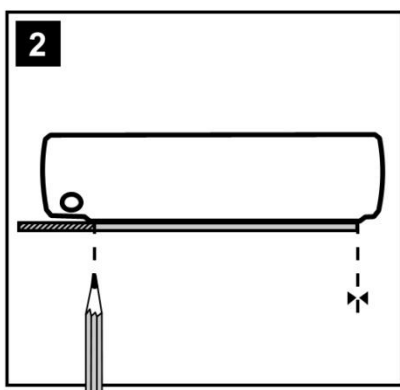

## **LED Mounting Rail**

# LED Mounting rail

306777  
AC907-01

**For complete installation, see Instructions LED strip**