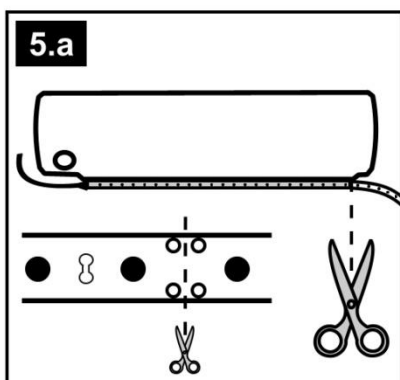

## **LED Mounting Rail**

# LED Mounting rail

306777  
AC907-01

**For complete installation, see Instructions LED strip**