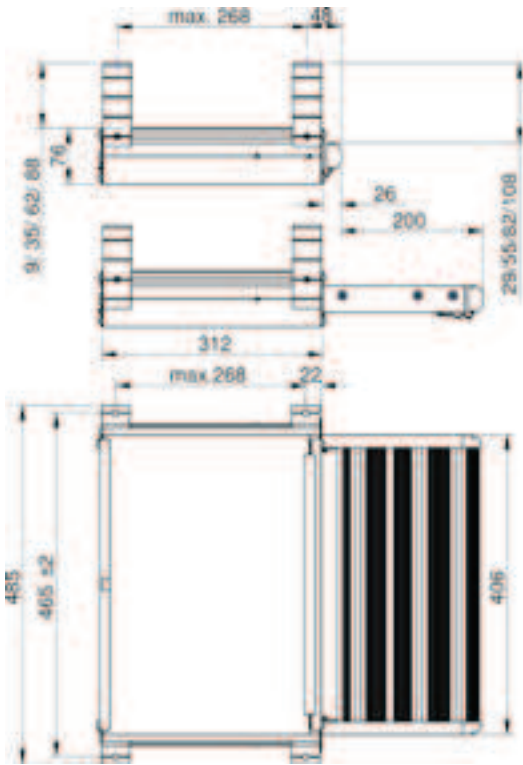

## Manual Slide-Out

### Information

- Motor / Manual      Manual
- Width                    400mm
- Weight                  4.70kg
- Material                Corrugated anodised aluminium

### Specifications

- Locked in closed position
- Installation brackets : different heights : 9/35/62/88mm
- The corners of the step are rounded and glow in the dark

### Dimensions

Type	Reference	Width of the Step	Total Width	Weight
400	307564	406mm	485mm	4.7kg